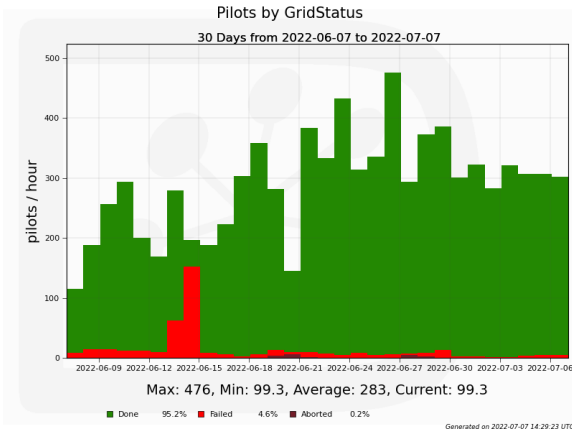

CSCS Monitoring - Last Month

Pilots

Jobs

Disk Space

Additional Plots