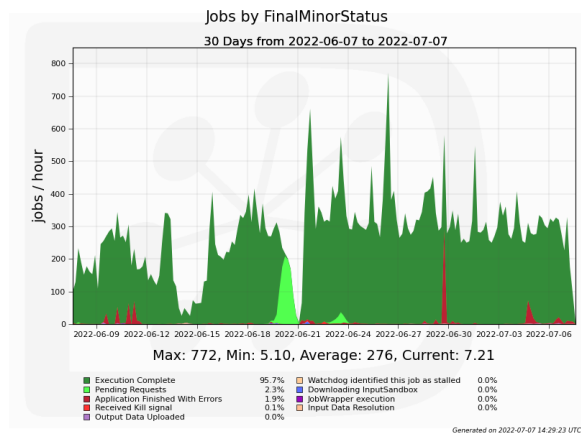

CSCS Monitoring - Last Month

Pilots

Jobs

Disk Space

Additional Plots