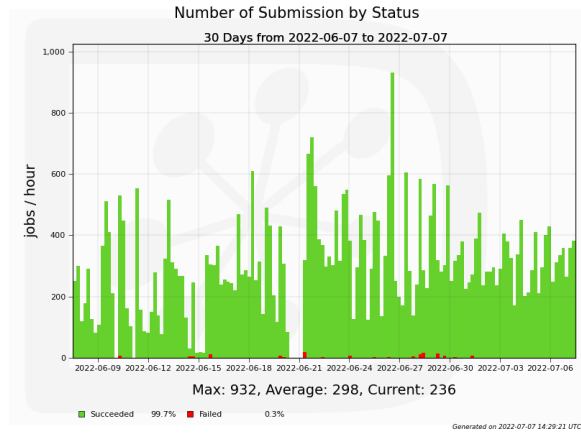

CSCS Monitoring - Last Month

Pilots

Jobs

Disk Space

Additional Plots