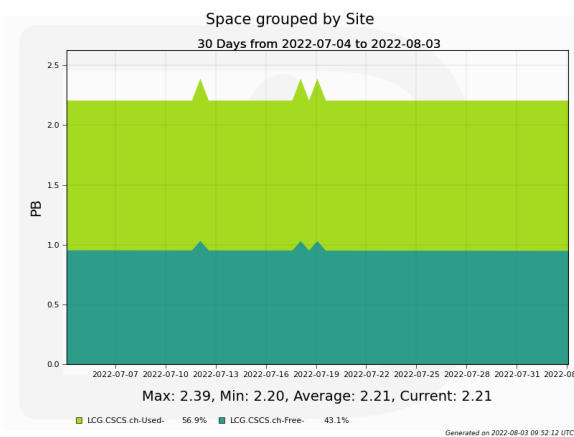

CSCS Monitoring - Last Month

Pilots

Jobs

Disk Space

Additional Plots

Number of Submission by CE

Jobs by FinalMajorStatus

Jobs by JobType