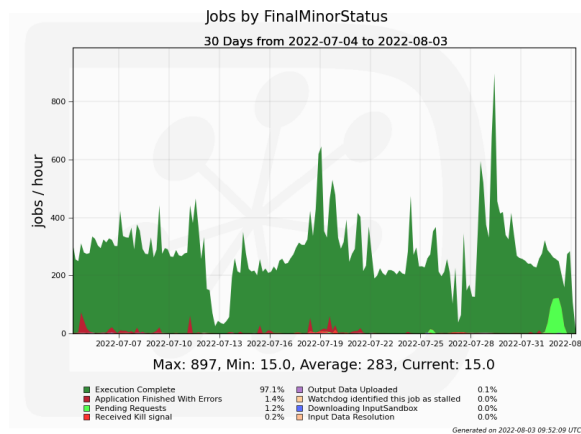

CSCS Monitoring - Last Month

Pilots

Jobs

Disk Space

Additional Plots

Number of Submission by CE

Jobs by FinalMajorStatus

Jobs by JobType

CPU days used by JobType