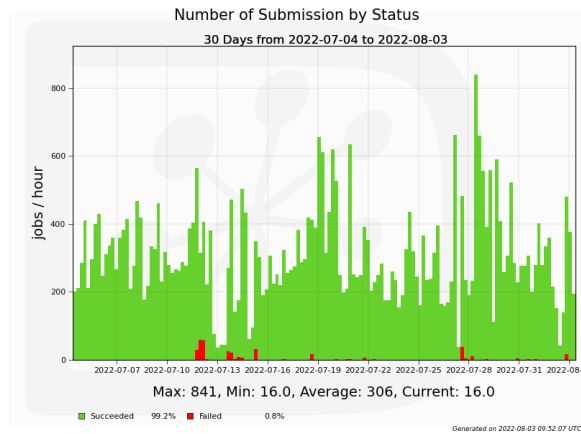

CSCS Monitoring - Last Month

Pilots

Jobs

Disk Space

Additional Plots

Number of Submission by CE

Jobs by FinalMajorStatus

Jobs by JobType

CPU days used by JobType