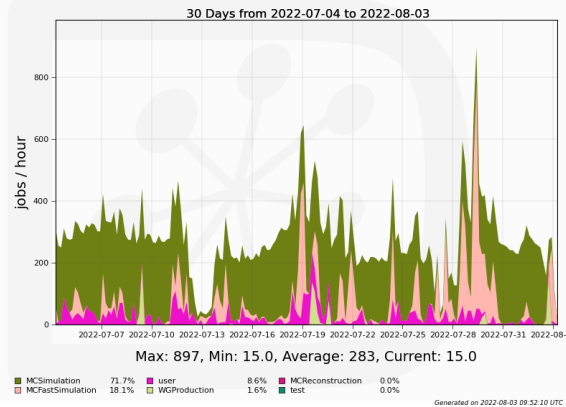

CSCS Monitoring - Last Month

Pilots

Jobs

Disk Space

Additional Plots

Number of Submission by CE

Jobs by FinalMajorStatus

Jobs by JobType

CPU days used by JobType