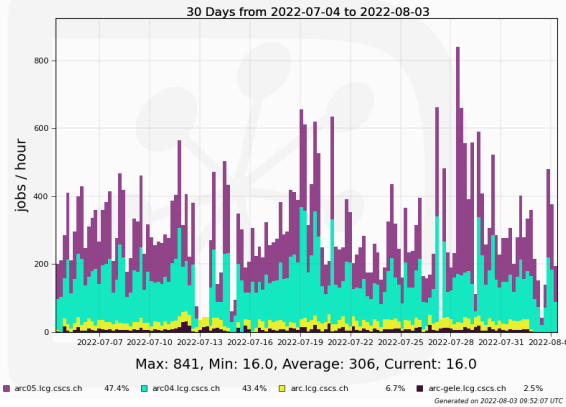

CSCS Monitoring - Last Month

Pilots

Jobs

Disk Space

Additional Plots

Number of Submission by CE

Jobs by FinalMajorStatus

Jobs by JobType

CPU days used by JobType