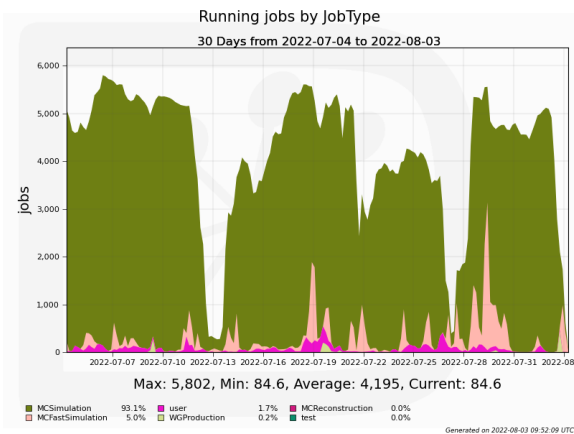

CSCS Monitoring - Last Month

Pilots

Jobs

Disk Space

Additional Plots

Number of Submission by CE

Jobs by FinalMajorStatus

Jobs by JobType

CPU days used by JobType