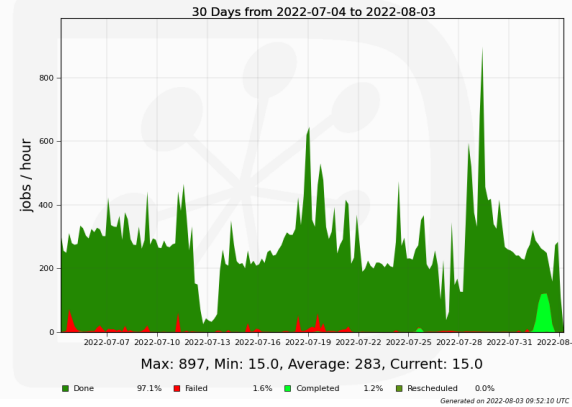

CSCS Monitoring - Last Month

Pilots

Jobs

Disk Space

Additional Plots

Number of Submission by CE

Jobs by FinalMajorStatus

Jobs by JobType

CPU days used by JobType