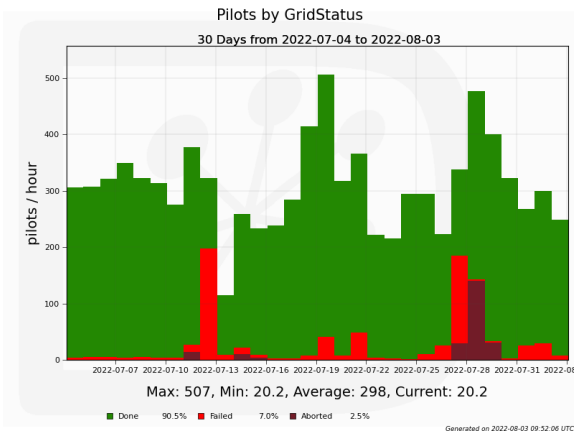

CSCS Monitoring - Last Month

Pilots

Jobs

Disk Space

Additional Plots

Number of Submission by CE

Jobs by FinalMajorStatus

Jobs by JobType

CPU days used by JobType