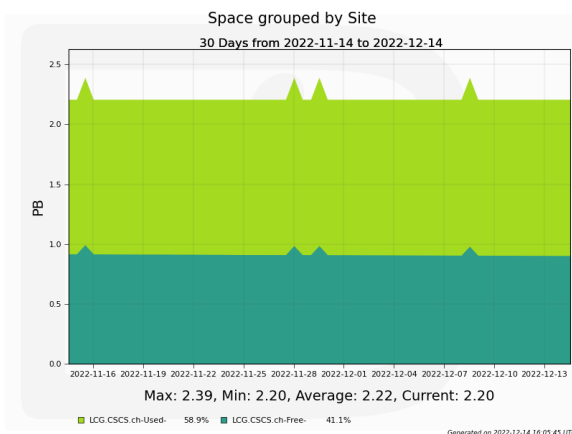

CSCS Monitoring - Last Month

Pilots

Jobs

Disk Space

Additional Plots