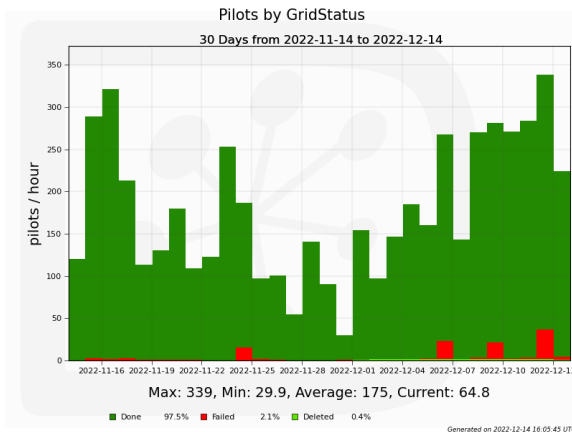

CSCS Monitoring - Last Month

Pilots

Jobs

Disk Space

Additional Plots