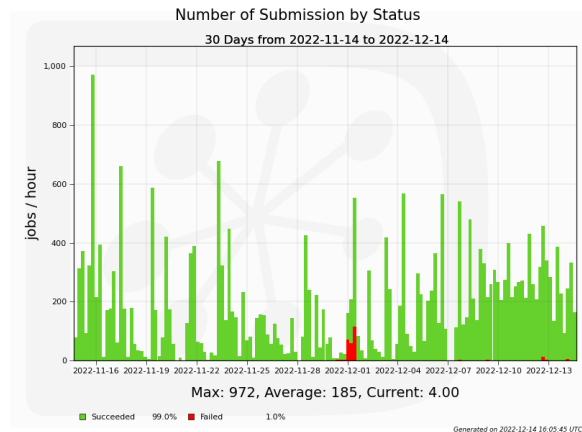

CSCS Monitoring - Last Month

Pilots

Jobs

Disk Space

Additional Plots