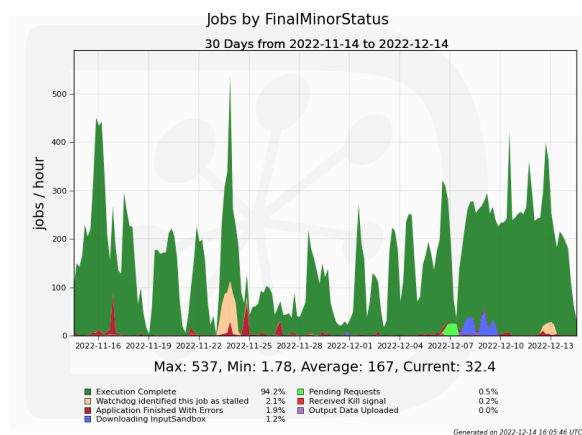

CSCS Monitoring - Last Month

Pilots

Jobs

Disk Space

Additional Plots